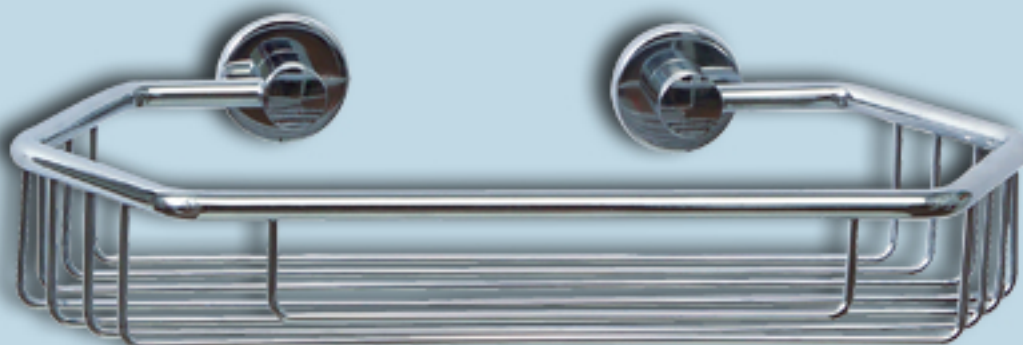

coorb

[ACCESSORIES]

Shower
caddies

UK Price List

	Item No.	Description	UK RRP (exc. VAT)
	CO 110	Corner shower caddy, single level.	£37.14
	CO 130	Shower caddy, single level.	£37.14
	CO 140	Shower caddy, single level.	£37.14
	CO 210	Corner shower caddy, double level.	£73.36
	CO 230	Shower caddy, double level.	£59.20
	CO 240	Shower caddy, double level.	£59.20

All accessories are supplied with a Nie Wieder Bohren attachment kit; minimum shelf life of adhesive tube: 18 months (please note expiry date on crimp).

Red Dot Products Ltd, Unit 6, East Moors Business Park, East Moors Road, Cardiff. CF24 5JX

T: +44 (0)2920 467687 F: +44 (0)2920 464246 E: sales@reddotproducts.co.uk W: www.reddotproducts.co.uk

exclusively by:

red dot
products
E&OE

Shower
caddies

UK Price List

	Item No.	Description	UK RRP (exc. VAT)
	CO 481	Shower rod solid chrome plated brass	£31.27
	CO 216	Grab handle ↔ 300 mm solid chrome plated brass	£41.59
	CO 217	Grab handle ↔ 500 mm Brushed stainless steel	£51.82
	CO 218	Grab handle ↔ 400 mm ↓ 800 mm Brushed stainless steel	£72.91
	CO 219	Grab handle ↔ 300 mm Brushed stainless steel	£41.59